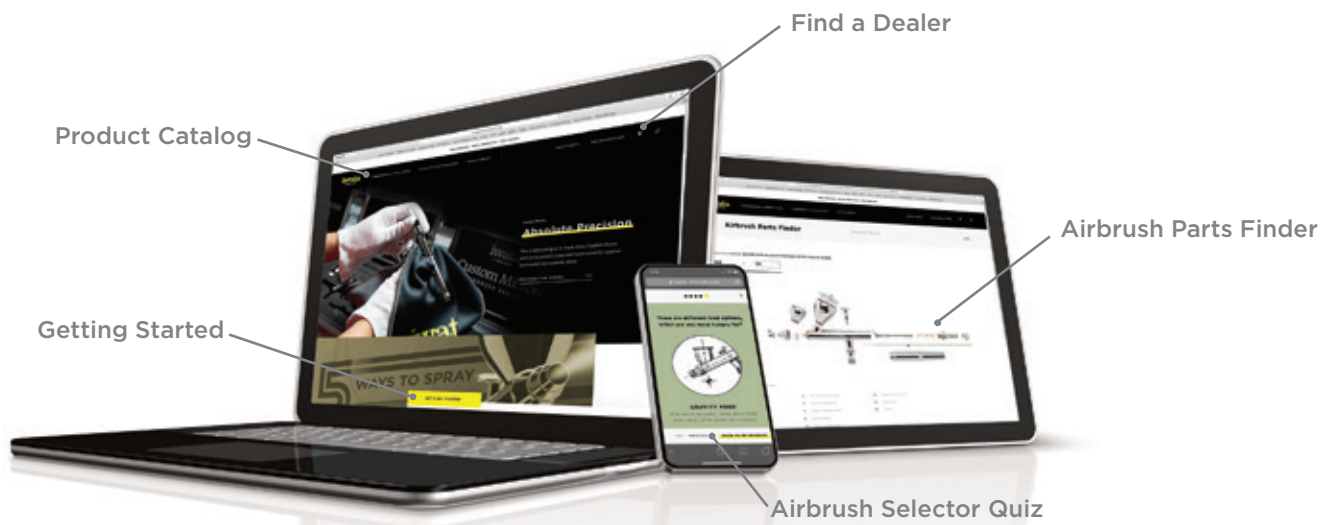

### WHO SPRAYS WITH FULL FINISH?

*Makers and creators who...*

Spray wide to extra wide coverage areas

Want smooth finishes over larger surfaces

Have beginner to high-level spray skills | Are hobbyists or professional painters

Still not sure which brush is for you? Visit [www.iwata-airbrush.com](http://www.iwata-airbrush.com) and take our Airbrush Selector Quiz.

[www.iwata-airbrush.com](http://www.iwata-airbrush.com)